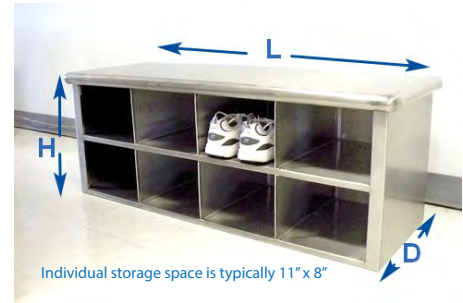

# Free Standing Gowning Bench

Quantity	Description	Model Number	Material	Finish	Length	Width	Height
	Shoe Storage Bench	007781	304 SS	#4 Satin	4'	16"	16"
	Shoe Storage Bench	006783	304 SS	#4 Satin	6'	16"	16"
	Shoe Storage Bench	006783-08	304 SS	#4 Satin	8'	16"	16"
	Shoe Storage Bench	007781	316L	#4 Satin	4'	16"	16"
	Shoe Storage Bench	006783	316L	#4 Satin	6'	16"	16"
	Shoe Storage Bench	006783-08	316L	#4 Satin	8'	16"	16"

Quantity	Description	Model Number	Material	Finish	Length	Width	Height
	Free Standing Bench	002995-4	304 SS	#4 Satin	4'	16"	16"
	Free Standing Bench	002995-6	304 SS	#4 Satin	6'	16"	16"
	Free Standing Bench	002995-8	304 SS	#4 Satin	8'	16"	16"
	Free Standing Bench	002995-4	316L	#4 Satin	4'	16"	16"
	Free Standing Bench	002995-6	316L	#4 Satin	6'	16"	16"
	Free Standing Bench	002995-8	316L	#4 Satin	8'	16"	16"