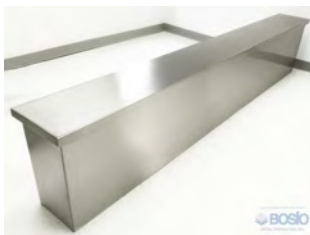

# Free Standing Gowning Bench

Quantity	Description	Model Number	Material	Finish	Length	Width	Height
	Shoe Storage Bench	007781	304 SS	#4 Satin	4'	16"	16"
	Shoe Storage Bench	006783	304 SS	#4 Satin	6'	16"	16"
	Shoe Storage Bench	006783-08	304 SS	#4 Satin	8'	16"	16"
	Shoe Storage Bench	007781	316L	#4 Satin	4'	16"	16"
	Shoe Storage Bench	006783	316L	#4 Satin	6'	16"	16"
	Shoe Storage Bench	006783-08	316L	#4 Satin	8'	16"	16"

Quantity	Description	Model Number	Material	Finish	Length	Width	Height
	Free Standing Bench	002995-4	304 SS	#4 Satin	4'	16"	16"
	Free Standing Bench	002995-6	304 SS	#4 Satin	6'	16"	16"
	Free Standing Bench	002995-8	304 SS	#4 Satin	8'	16"	16"
	Free Standing Bench	002995-4	316L	#4 Satin	4'	16"	16"
	Free Standing Bench	002995-6	316L	#4 Satin	6'	16"	16"
	Free Standing Bench	002995-8	316L	#4 Satin	8'	16"	16"

Quantity	Description	Model Number	Material	Finish	Length	Width	Height
	Crossover Bench	001156-4	304 SS	#4 Satin	4'	16"	16"
	Crossover Bench	001156-6	304 SS	#4 Satin	6'	16"	16"
	Crossover Bench	001156-8	304 SS	#4 Satin	8'	16"	16"
	Crossover Bench	001156-4	316L	#4 Satin	4'	16"	16"
	Crossover Bench	001156-6	316L	#4 Satin	6'	16"	16"
	Crossover Bench	001156-8	316L	#4 Satin	8'	16"	16"