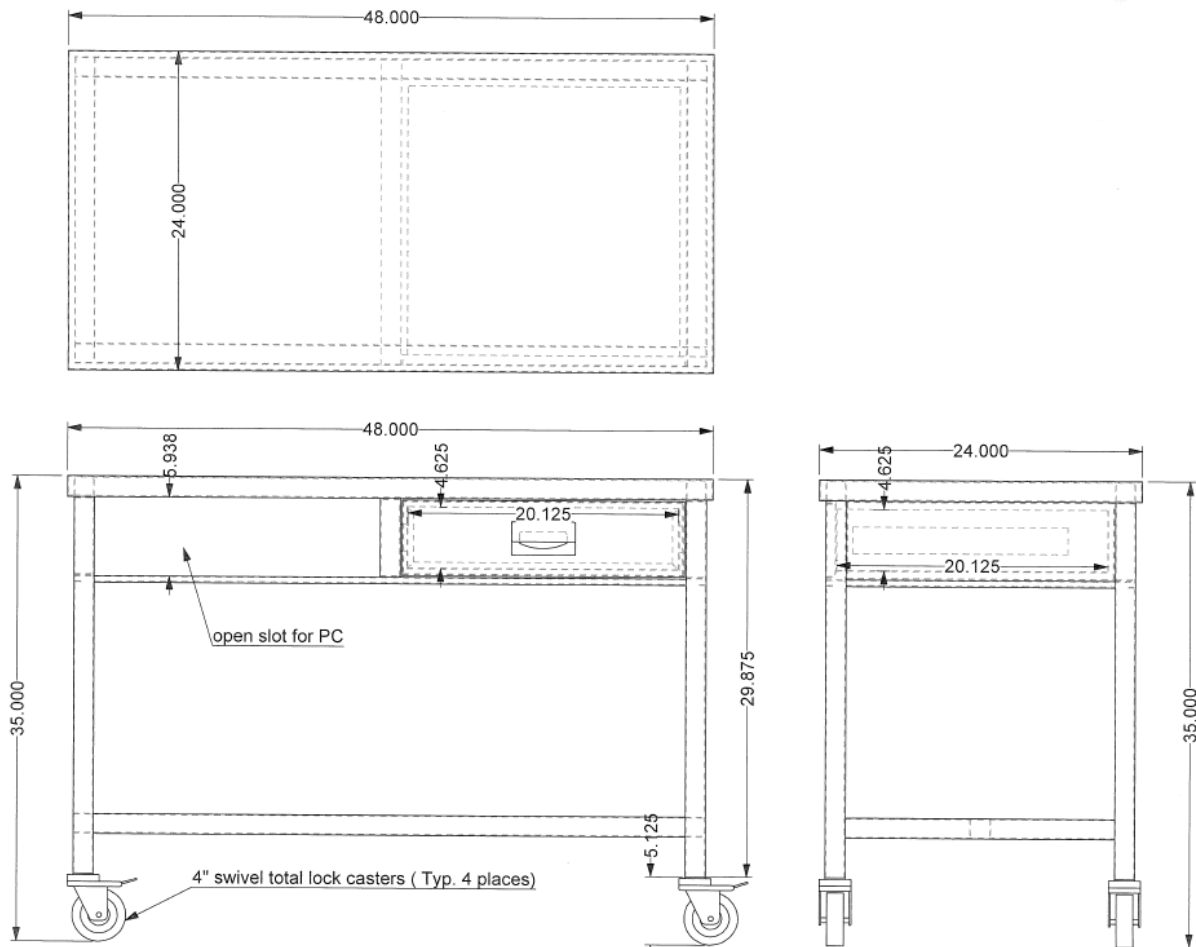

MODEL 008955

Manufactured By: Bosio Metal Specialties Inc. USA

WWW.BOSIOSTAINLESS.NET

1-215-699-4100