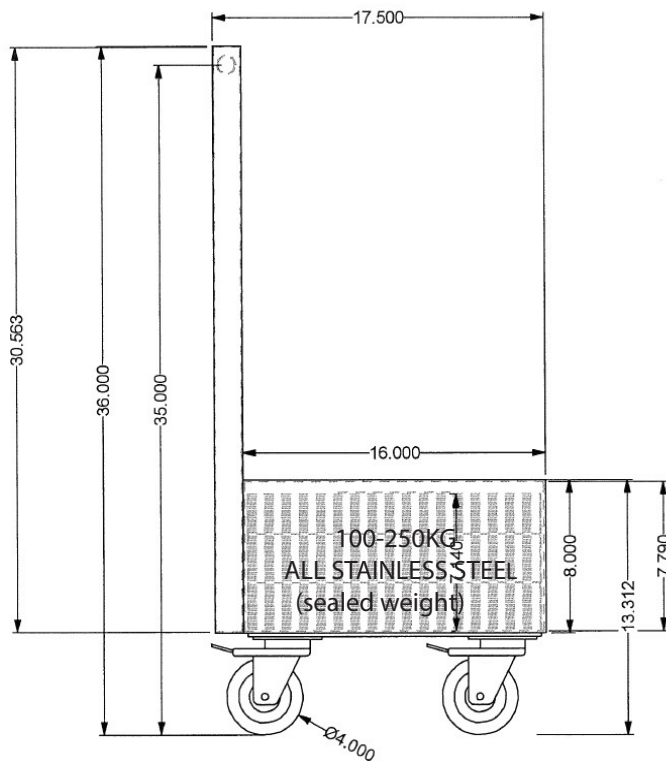

METAL SPECIALTIES, INC.

100-250 KG Calibrated Slab Weight Cart

ALL STAINLESS STEEL INTERNAL WEIGHT

Model Number 1022706

Calibrated
Class 4 traceable certification

Internal weight 100% stainless steel
Available in type 304 & 316 stainless steel