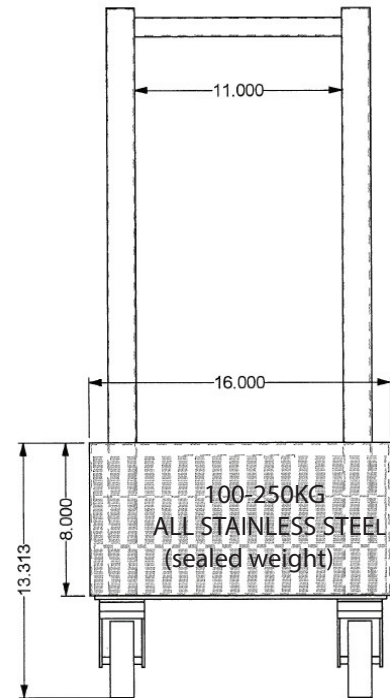

METAL SPECIALTIES, INC.

100-250 KG Calibrated Slab Weight Cart

ALL STAINLESS STEEL INTERNAL WEIGHT

Model Number 1022706

Calibrated
Class 4 traceable certification

Internal weight 100% stainless steel
Available in type 304 & 316 stainless steel