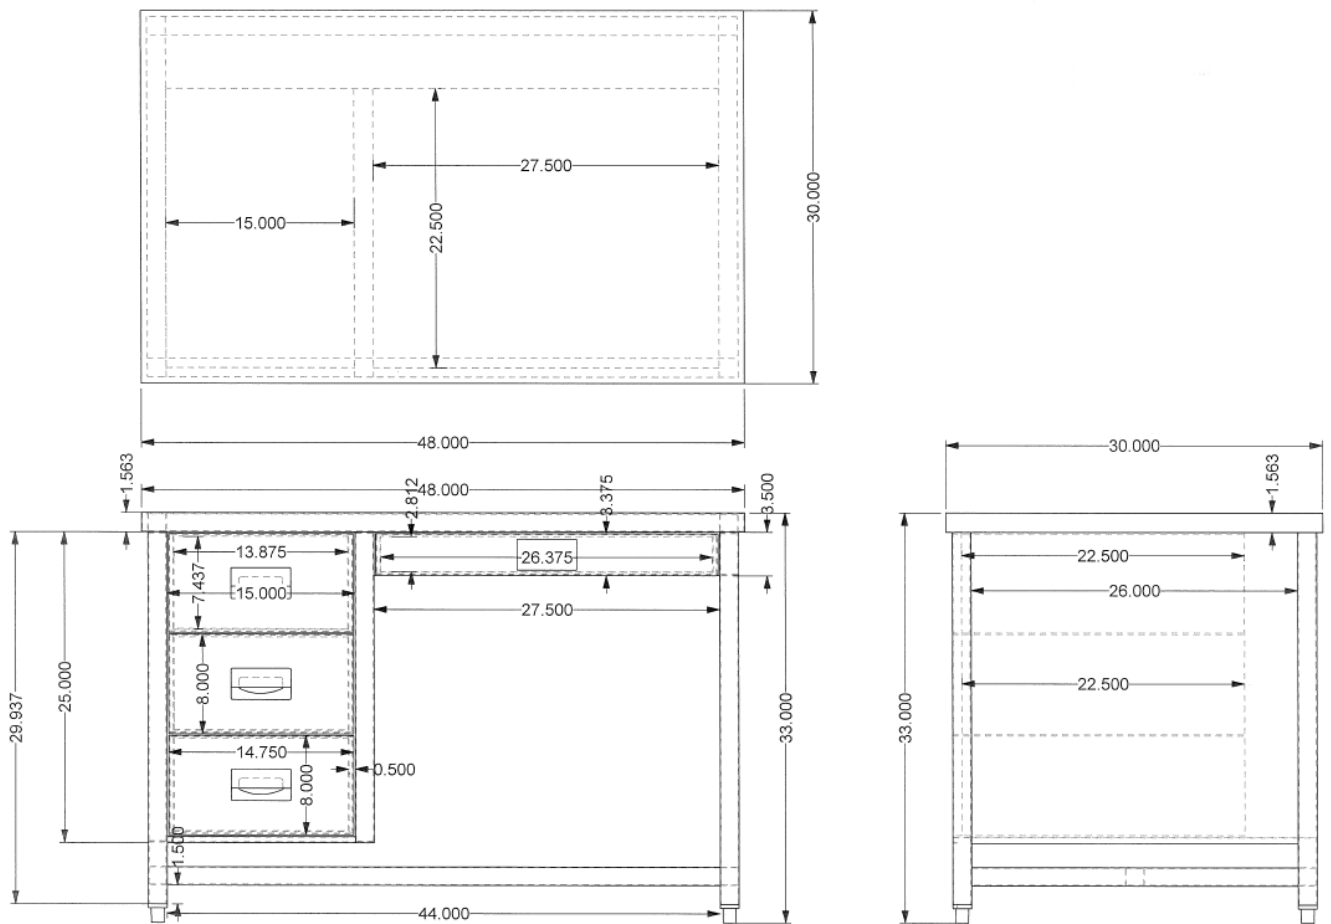

Cleanroom Desk

- Material: Stainless Steel
- Type 304 or Type 316
- Adjustable leveling feet
- 48" Wide x 30" Deep x 33" High
- 1- 20" Drawer
- 3 - 8" drawers

MODEL 1028703

Manufactured By: Bosio Metal Specialties Inc. USA