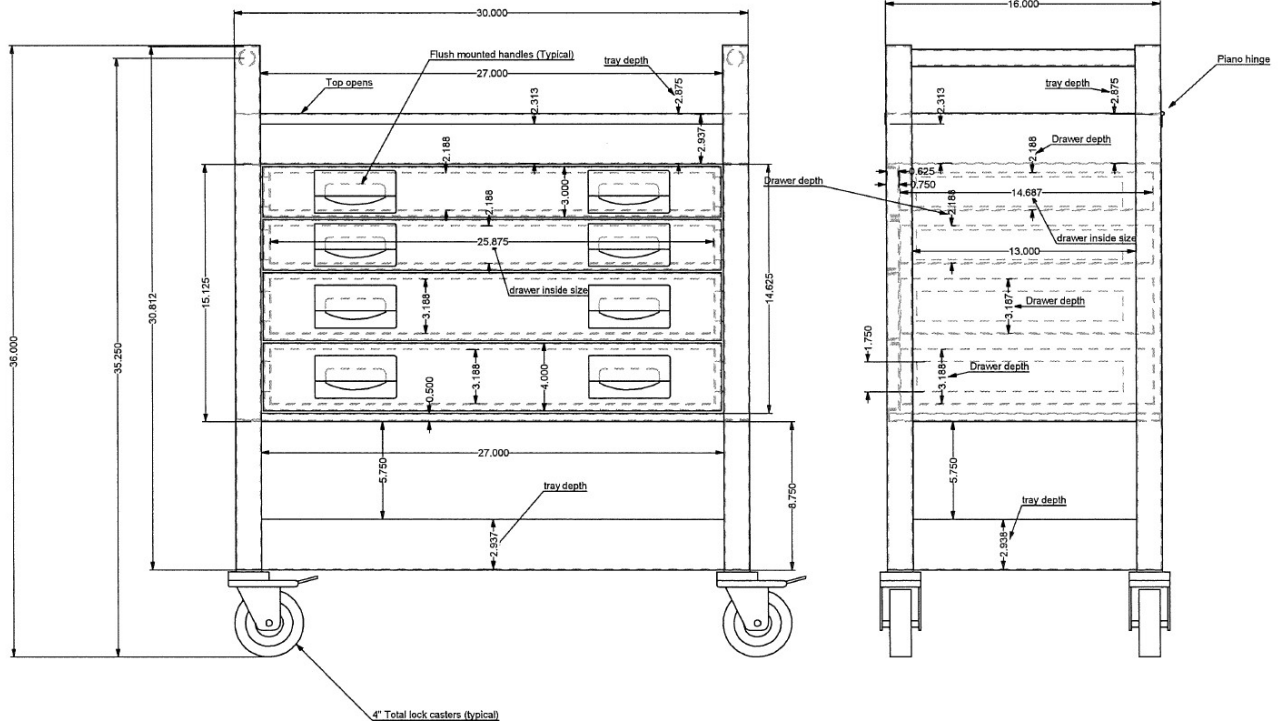

Cleanroom Tool Box 4 Drawer

FEATURES:

Four Equal Size Drawers

Available in Type 304 & 316 Stainless Steel

Full Depth Round Handle

Flip top surface with tool tray

Model 009259

Manufactured By: Bosio Metal Specialties Inc. USA