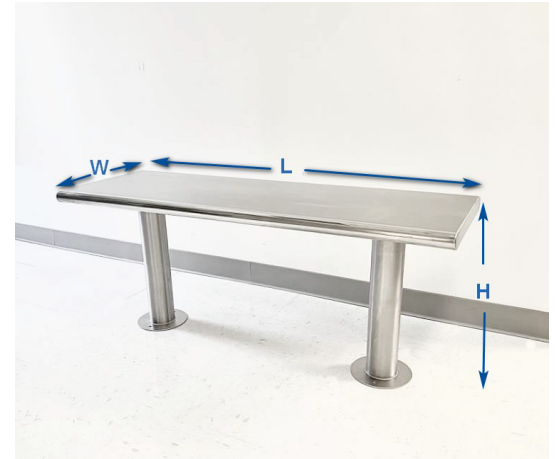

# Floor Mount Pedestal Gowning Bench

Sealed underside. For Easy cleaning. cGMP Compliant

Floor Mount Pedestal

Quantity	Description	Model Number	Material	Finish	Length	Width	Height
	Floor Mount Pedestal	006124-04	304 SS	#4 Satin	48"	12"	20"
	Floor Mount Pedestal	006124-05	304 SS	#4 Satin	60"	12"	20"
	Floor Mount Pedestal	006124-06	304 SS	#4 Satin	72"	12"	20"
	Floor Mount Pedestal	006124-08	304 SS	#4 Satin	84"	12"	20"
	Floor Mount Pedestal	006124-04-L	316L	#4 Satin	48"	12"	20"
	Floor Mount Pedestal	006124-05-L	316L	#4 Satin	60"	12"	20"
	Floor Mount Pedestal	006124-06-L	316L	#4 Satin	72"	12"	20"
	Floor Mount Pedestal	006124-08-L	316L	#4 Satin	84"	12"	20"
	Floor Mount Pedestal	006124-04	304 SS	#4 Satin	48"	16"	20"
	Floor Mount Pedestal	006124-05	304 SS	#4 Satin	60"	16"	20"
	Floor Mount Pedestal	006124-06	304 SS	#4 Satin	72"	16"	20"
	Floor Mount Pedestal	006124-08	304 SS	#4 Satin	84"	16"	20"
	Floor Mount Pedestal	006124-04-L	316L	#4 Satin	48"	16"	20"
	Floor Mount Pedestal	006124-05-L	316L	#4 Satin	60"	16"	20"
	Floor Mount Pedestal	006124-06-L	316L	#4 Satin	72"	16"	20"
	Floor Mount Pedestal	006124-08-L	316L	#4 Satin	84"	16"	20"