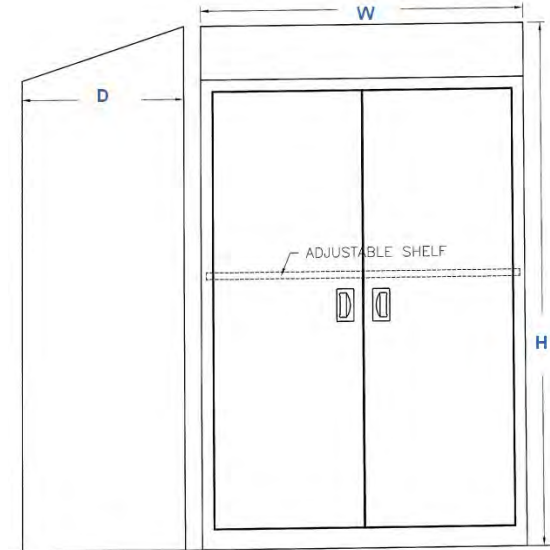

# Tall Storage Cabinet

Quantity	Description	Model Number	Material	Finish	Width	Depth	Height
	Tall Storage Cabinet	006024-S	304 SS	#4 Satin	30"	18"	78"
	Tall Storage Cabinet	006025-S	304 SS	#4 Satin	30"	24"	78"
	Tall Storage Cabinet	006026-S	304 SS	#4 Satin	36"	18"	78"
	Tall Storage Cabinet	006027-S	304 SS	#4 Satin	36"	24"	78"
	Tall Storage Cabinet	006028-S	304 SS	#4 Satin	48"	18"	78"
	Tall Storage Cabinet	006029-S	304 SS	#4 Satin	48"	24"	78"
	Tall Storage Cabinet	006024-S	316L SS	#4 Satin	30"	18"	78"
	Tall Storage Cabinet	006025-S	316L SS	#4 Satin	30"	24"	78"
	Tall Storage Cabinet	006026-S	316L SS	#4 Satin	36"	18"	78"
	Tall Storage Cabinet	006027-S	316L SS	#4 Satin	36"	24"	78"
	Tall Storage Cabinet	006028-S	316L SS	#4 Satin	48"	18"	78"
	Tall Storage Cabinet	006029-S	316L SS	#4 Satin	48"	24"	78"

Adjustable shelf can be set at 1" increments. One shelf is included with cabinet.

Quantity	Description	Model Number	Material	Finish	Width	Depth	Height
	Shelf	006024-S	304 SS	#4 Satin	30"	18"	78"
	Shelf	006025-S	304 SS	#4 Satin	30"	24"	78"
	Shelf	006026-S	304 SS	#4 Satin	36"	18"	78"
	Shelf	006027-S	304 SS	#4 Satin	36"	24"	78"
	Shelf	006028-S	304 SS	#4 Satin	48"	18"	78"
	Shelf	006029-S	304 SS	#4 Satin	48"	24"	78"
	Shelf	006024-S	316L SS	#4 Satin	30"	18"	78"
	Shelf	006025-S	316L SS	#4 Satin	30"	24"	78"
	Shelf	006026-S	316L SS	#4 Satin	36"	18"	78"
	Shelf	006027-S	316L SS	#4 Satin	36"	24"	78"
	Shelf	006028-S	316L SS	#4 Satin	48"	18"	78"
	Shelf	006029-S	316L SS	#4 Satin	48"	24"	78"