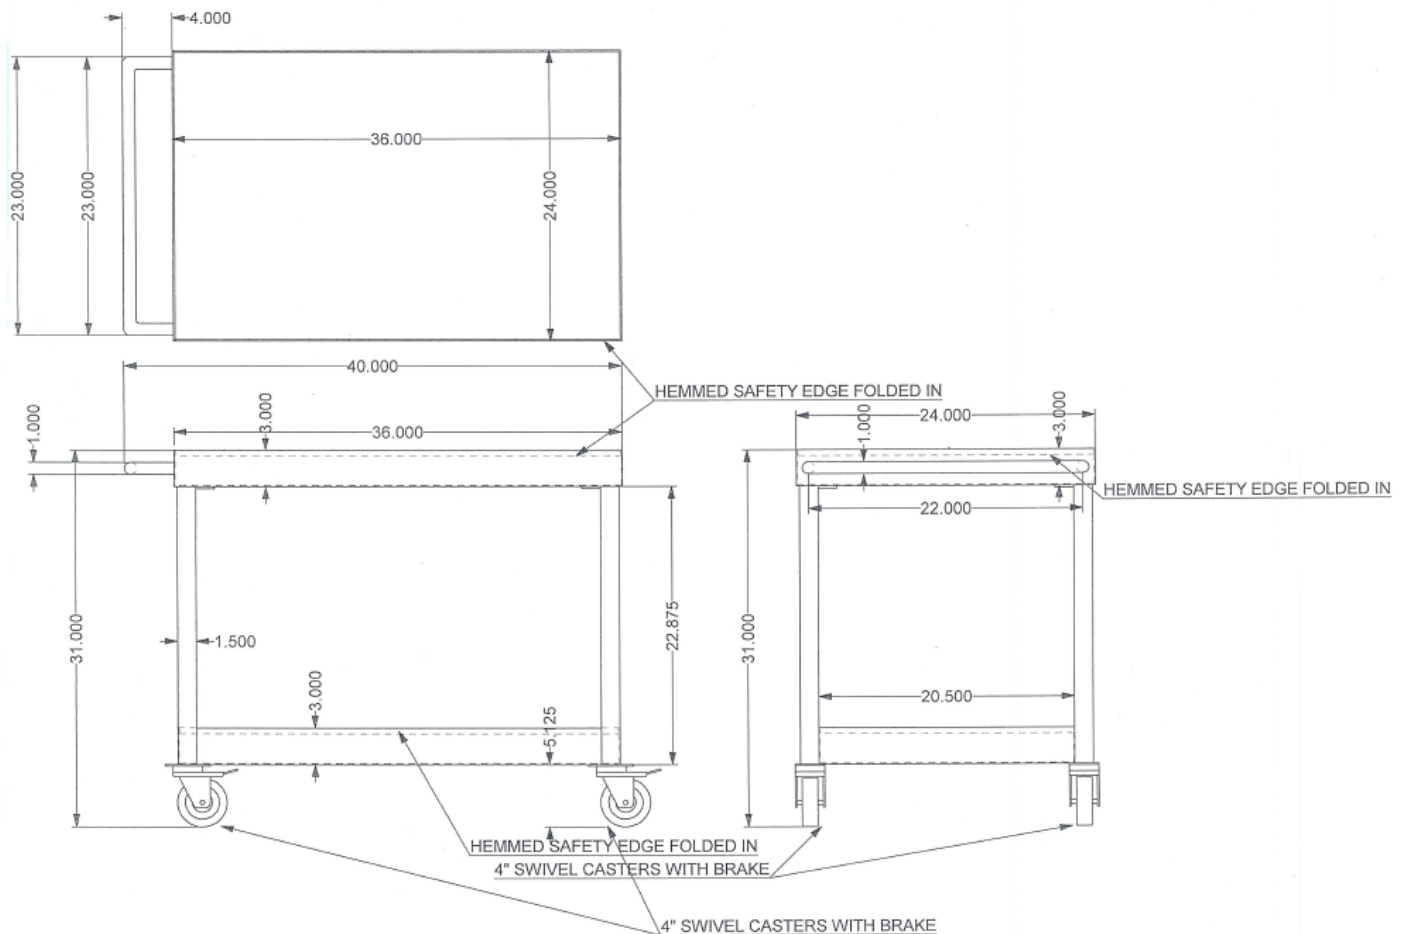

Cleanroom Parts Cart

- Material: Stainless Steel
- Type 304 or Type 316
- Cleanroom Casters w/ brakes
- 24" Wide x 36" Deep x 31" High
- Heavy Duty Handle

MODEL 10110

Manufactured By: Bosio Metal Specialties Inc. USA